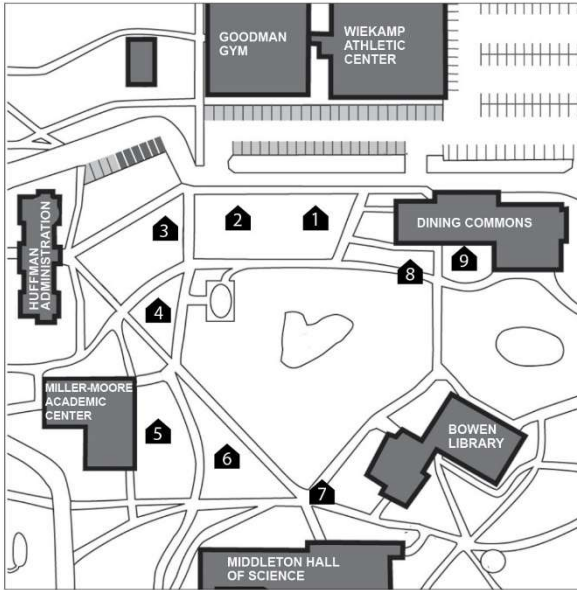

Jerry and Dianna also have eight grandchildren, including Isaac Jenkins, a current student and soon-to-be sophomore at Bethel.

POST-COMMENCEMENT MEET AND GREET

Saturday, May 2, 2026

FLAG KEY

- 1** *Solid Blue*
Kinesiology; Psychology
Behavioral and Social Science
Exercise Science
Health/Physical Education
Psychology
Sport Management
Sport Studies
- 2** *Solid Red*
Language & Communication;
Religious Studies
Biblical Studies
Christian Leadership
Christian Ministries
Communication
English Education
English & Writing
General Studies
Intercultural Studies
Pastoral Ministry
Philosophy
Worship Arts
Master of Arts in Ministry
Master of Arts in Pastoral Ministry
Master of Arts in Theological Studies